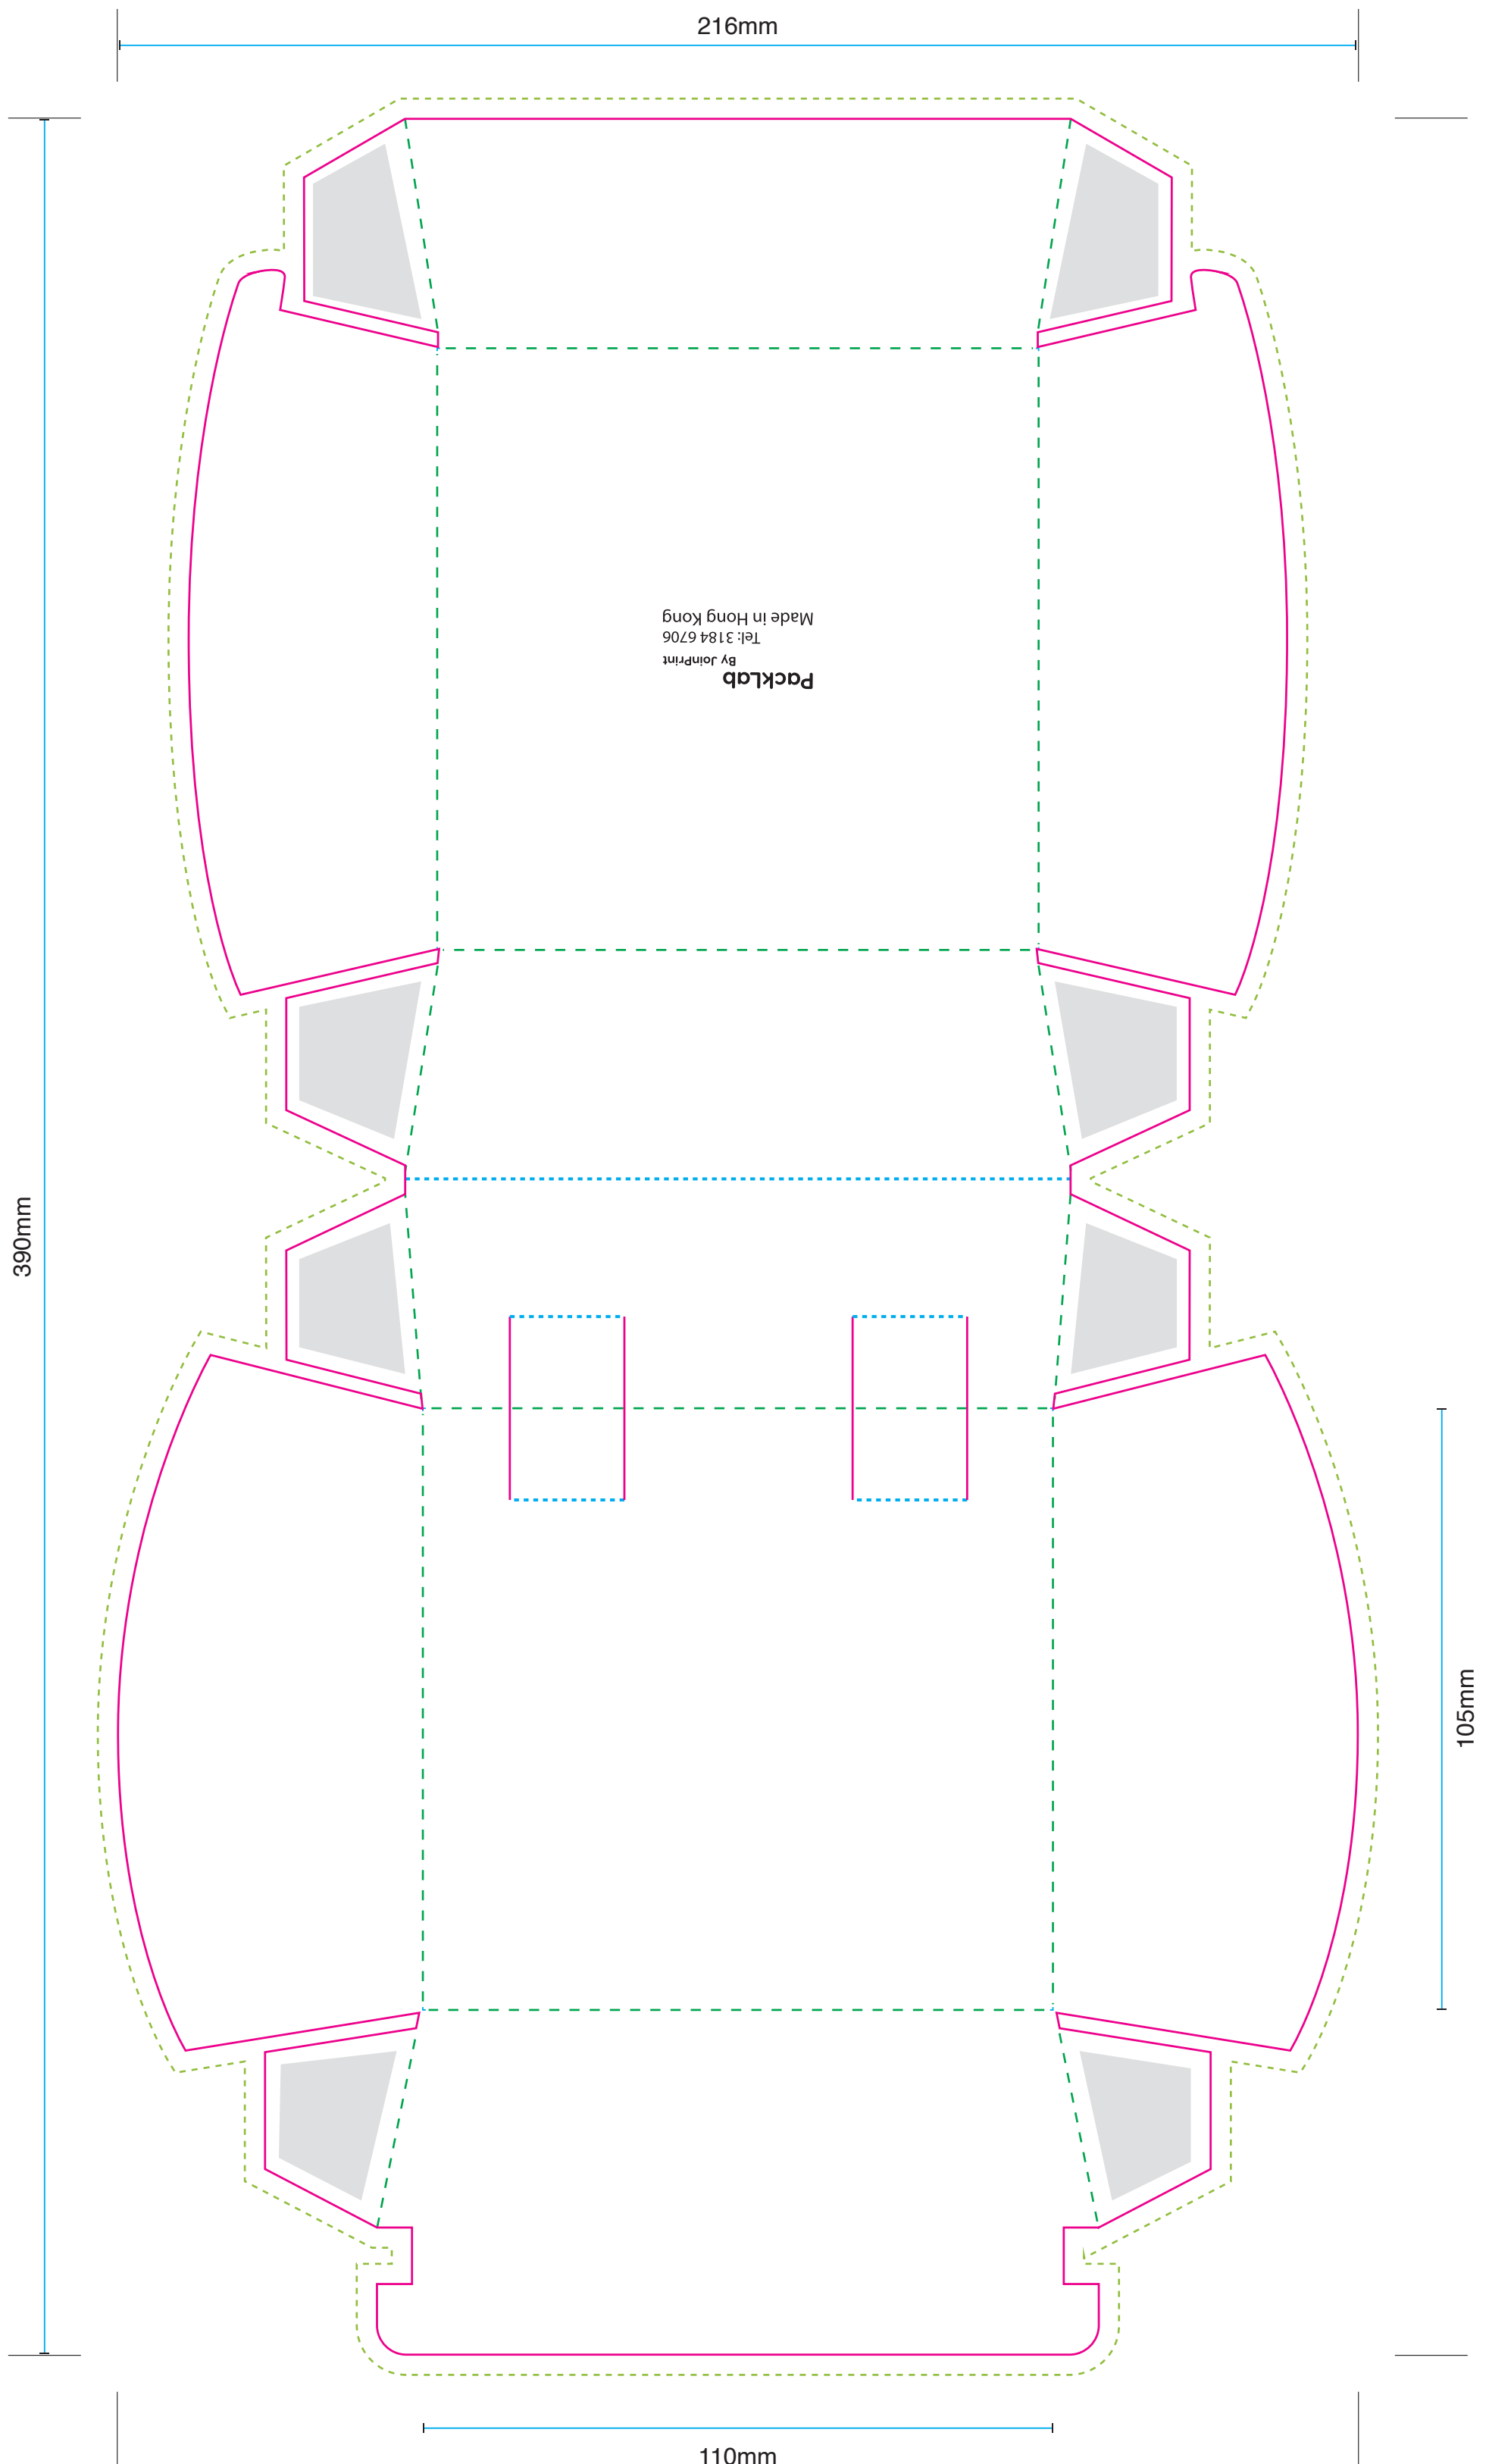

BBW-105 Burger Box

Size: 105 x 105 x 80mm

- 啤穿 ———
- 啤半穿 - - - - -
- 壓線 ·····
- 不印色 (黏合用)
- - - - - 出血位

漢堡包盒

BBW-105

產品參數	
長	105mm
闊	105mm
高	80mm
印刷	4C

注意：

- 確認電子稿件前請核對所有資料正確無誤及圖像清晰。
- 我們採取CMYK印刷，此預覽圖不代表實際產品的顏色，螢幕的顏色會較實物更為鮮豔和光亮。
- 客人確認稿件後不能再作修改，一切以最後確認的稿件為標準。
- Please note this proof is designed to allow you to check your art work and to proof read for and incorrect details or spelling errors.
- Colour Proofing: This proof is not for colour proof. What you see on your screen will always look slightly brighter than the print version.
- PackLab will not accept liability for any errors once the artwork has been approved.